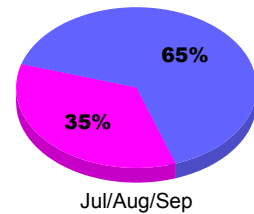

Gender Comparison 2010-2011