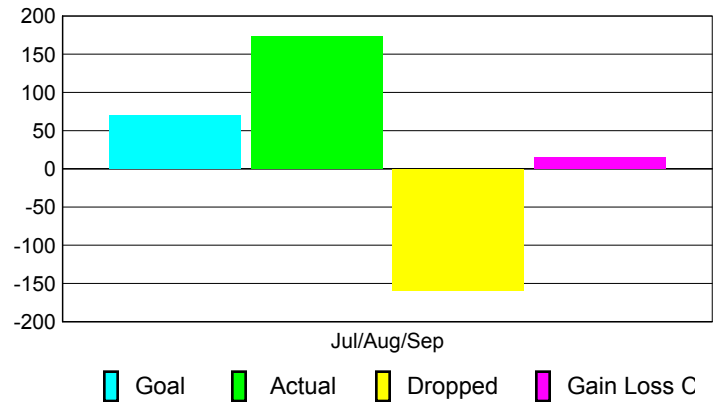

### YTD Status Quo Clubs 2010-2011

Status Quo Clubs Compared to Status Quo Members

## MEMBERSHIP

Membership Results  
2010-2011

Membership  
2009-2010

Month	Net Memb Goal	Actual New Memb	Actual Dropped Memb	Gain/Loss of Memb	Gain/Loss of Memb
Jul/Aug/Sep	70	174	-159	15	87
<b>Totals</b>	<b>70</b>	<b>174</b>	<b>-159</b>	<b>15</b>	<b>87</b>

### Membership Results 2010-2011

Goal, New, Dropped, Gain/Loss

### Comparison of Membership Gain/Loss

Current Year Compared to the Previous Year