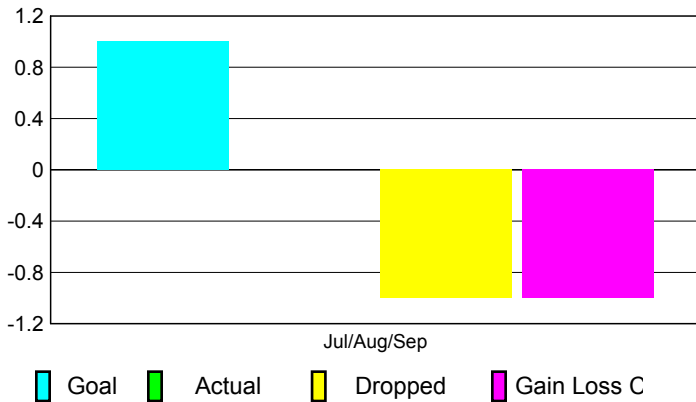

## CLUBS

Club Results  
2010-2011

Clubs  
2009-2010

Month	New Club Goal	Actual New Clubs	Actual Dropped Clubs	Gain/Loss of Clubs	Gain/Loss of Clubs
Jul/Aug/Sep	1	0	-1	-1	-1
<b>Totals</b>	<b>1</b>	<b>0</b>	<b>-1</b>	<b>-1</b>	<b>-1</b>

### Club Results 2010-2011

Goal, New, Dropped, Gain/Loss

### Comparison of Club Gain/Loss

Current Year Compared to the Previous Year